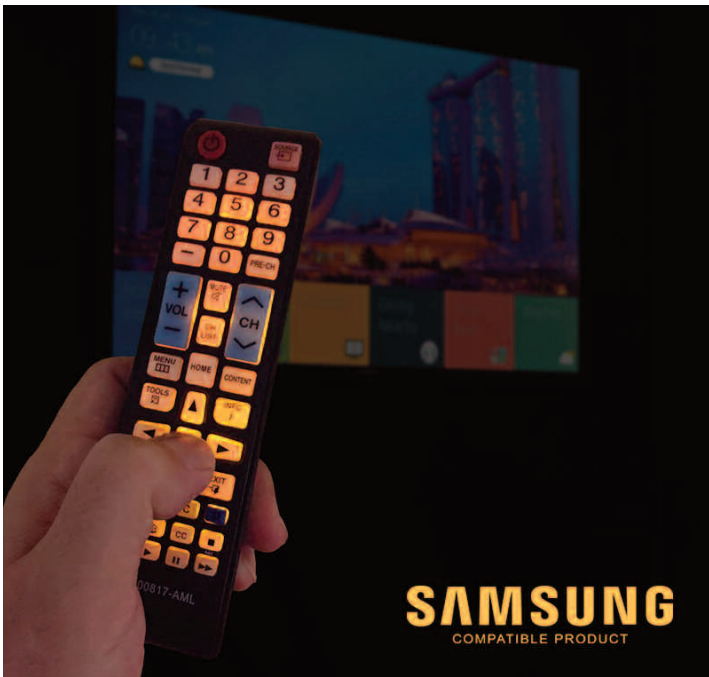

Samsung Hospitality Compatible Remotes*

Model SB-HG-00817-AML

PDI's Samsung Compatible Remotes deal.
 Model **SB-HG-00817-AM** features an Anti-Microbial Finish
 and model **SB-HG-00817-AML** also includes Light-Up Keys.

Samsung TVs
 Samsung REACH™
 Samsung Signage
 Samsung Appliances

DIRECTV Integration
 TV Casting
 Hotel Wi-Fi & Internet
 AT&T Internet

Profession Integration
 Mounting Solutions
 Financing Options
 No payments for 6 months!*